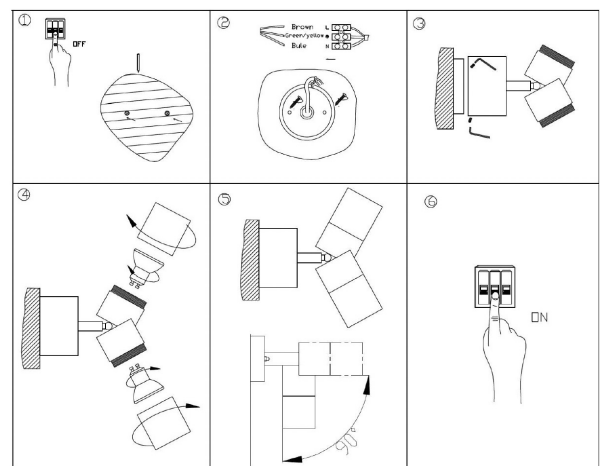

TLI-WL10891

ADJUSTABLE EXTERIOR WALL LIGHT

TECHNICAL

Materials of Housing	Carbon Fibre
Light Source	GU10
Color Temperature	3000/4000/5500k
Luminous Efficiency@4000K	60Lm
CRI	≥90Ra
Beam Angle(°)	29°/270°
Lifetime(hr)	50,000h
Product Finishing	Black

FEATURES & BENEFITS

CCT Selection DIP Switch	3CCT
LED Driver	Built-in
Functions	Adjustable Angle
Ingress Protection (IP Rating)	IP65
Power Factor (PF)	≥0.9
Certification	RoHS/CE

INSTALLATION & ACCESSORIES

DATA SHEET

CODE	WATT	INPUT VOLTAGE	DIMENSIONS
TLI-WL10891	10W	AC220-240V	290x230x203